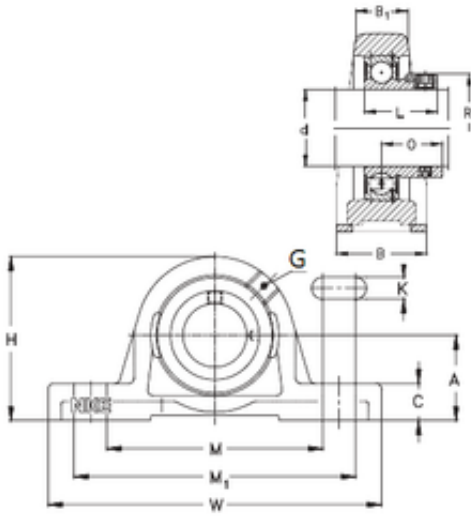

NTN Bearing Driveshaft USA CORP.

NKE RASE65 Bearing units

Bearing No. RASE65

Bore Diameter	65 mm
Width	65 mm
d	65 mm
O	44,6 mm
A	79,4 mm
B	65 mm
B1	44 mm
C	27,5 mm
H	156 mm
K	22 mm
L	66,1 mm
M	196,5 mm
M1	208,5 mm
R	96 mm
W	260 mm
Thread (G)	R1/8 "

RASE65 Bearing 2D drawings and 3D CAD models