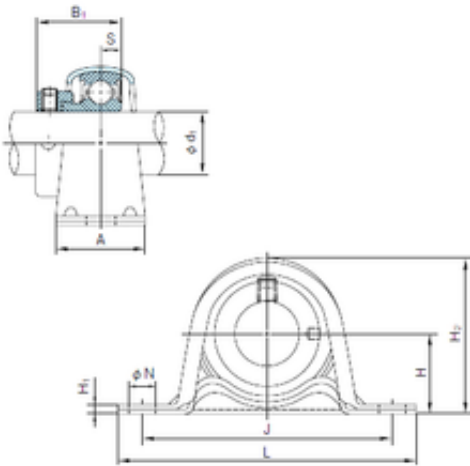

NTN Bearing Driveshaft USA CORP.

UCF313 Bearing 2D drawings and 3D CAD models

NACHI UCF313 Bearing units

Bearing No. UCF313

Bore Diameter	65 mm
d1	65 mm
A0	78 mm
A	58 mm
A1	22 mm
B	75 mm
J	166 mm
L	208 mm
N	23 mm
S	30 mm
Bolt (G)	M20
A2	33 mm