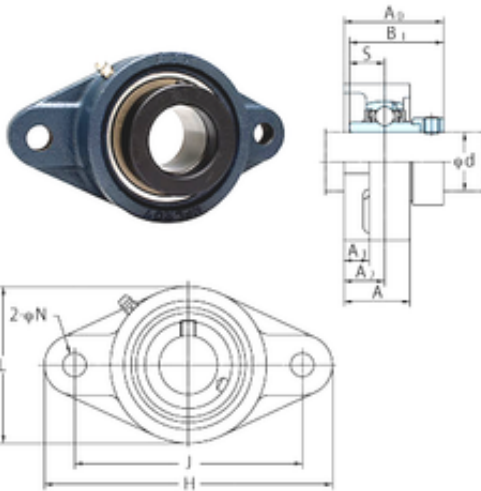

# NTN Bearing Driveshaft USA CORP.

## FYH NANFL209 Bearing units

Bearing No. NANFL209

Bore Diameter	45 mm
d	45 mm
A0	58,9 mm
A	40 mm
A1	14 mm
B1	56,3 mm
H	188 mm
J	148,4 mm
L	108 mm
N	15 mm
S	21,4 mm
Bolt (G)	1/2
A2	24 mm
Weight	2,3 Kg
Basic dynamic load rating (C)	34,1 kN
Basic static load rating (C0)	21,3 kN
Category	Mounted Units & Inserts
Inventory	0.0
Manufacturer Name	FYH BEARING UNITS
Minimum Buy Quantity	N/A
Weight / Kilogram	0
Product Group	M06110

NANFL209 Bearing 2D drawings and 3D CAD models