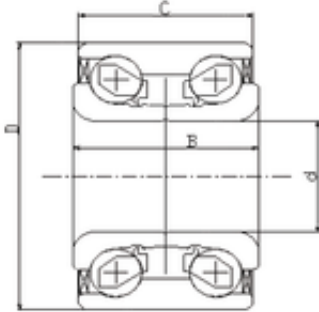

# NTN Bearing Driveshaft USA CORP.

40 mm x 84 mm x 38 mm ILJIN IJ131012  
Angular contact ball bearings

Bearing No. IJ131012

Size	40x84x38 mm
Bore Diameter	40 mm
Outer Diameter	84 mm
Width	38 mm
d	40 mm
D	84 mm
B	38 mm
C	38 mm

IJ131012 Bearing 2D drawings and 3D CAD models