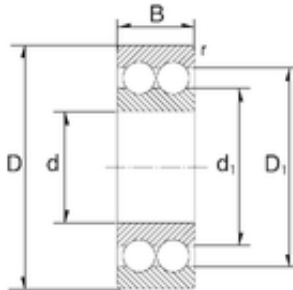

# NTN Bearing Driveshaft USA CORP.

30 mm x 62 mm x 23,8 mm ZEN S5206 Angular contact ball bearings

Bearing No. S5206

Size	30x62x23.8 mm
Bore Diameter	30 mm
Outer Diameter	62 mm
Width	23,8 mm
d	30 mm
D	62 mm
B	23,8 mm
C	23,8 mm
Weight	0,29 Kg
Basic dynamic load rating (C)	25,6 kN
Basic static load rating (C0)	21,1 kN
(Grease) Lubrication Speed	7100 r/min

S5206 Bearing 2D drawings and 3D CAD models