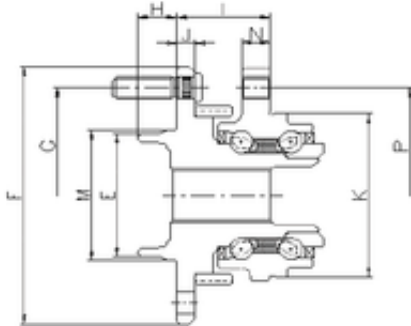

NTN Bearing Driveshaft USA CORP.

ILJIN IJ123045 Angular contact ball bearings

Bearing No. IJ123045

P	110 mm
I	38,98 mm
E	56,46 mm
F	131,8 mm
G	100 mm
H	18 mm
J	10 mm
K	83 mm
M	59,93 mm
N	13,5 mm
1	Wheel Bearing

IJ123045 Bearing 2D drawings and 3D CAD models