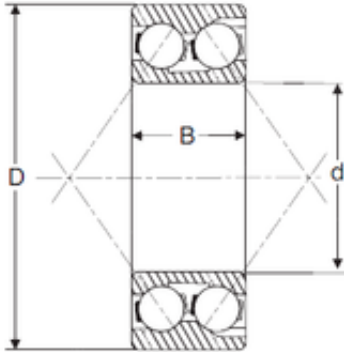

NTN Bearing Driveshaft USA CORP.

55 mm x 140 mm x 63,5 mm SIGMA 5411
Angular contact ball bearings

Bearing No. 5411

Size	55x140x63.5 mm
Bore Diameter	55 mm
Outer Diameter	140 mm
Width	63,5 mm
d	55 mm
D	140 mm
B	63,5 mm
C	63,5 mm

5411 Bearing 2D drawings and 3D CAD models