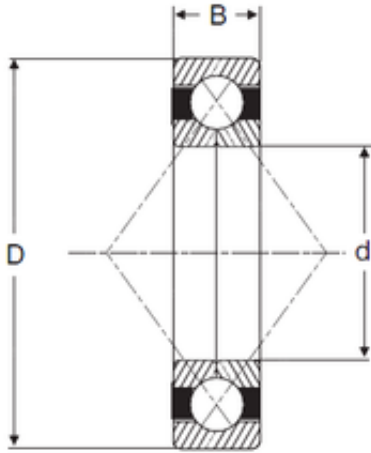

NTN Bearing Driveshaft USA CORP.

85 mm x 150 mm x 28 mm SIGMA QJ 217
Angular contact ball bearings

Bearing No. QJ 217

Size	85x150x28 mm
Bore Diameter	85 mm
Outer Diameter	150 mm
Width	28 mm
d	85 mm
D	150 mm
B	28 mm
C	28 mm

QJ 217 Bearing 2D drawings and 3D CAD models